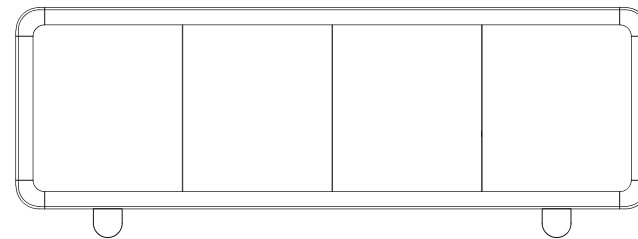

marbleous

FLOW | SIDEBOARD

The characteristic texture of marble and wood combined with sophisticated details make the Flow Sideboard a genuine piece of sculpture.

Available in a variety of marbles, woods and metals.

PRODUCT INFORMATION

DIMENSIONS: H 700 x W 2200 x D 450 mm

MATERIALS: Marble, wood

LEAD TIME: 6-8 weeks

TECHNICAL DRAWING

WIDTH: 220CM DEPTH: 45CM HEIGHT: 70CM

WIDTH: 220CM DEPTH: 45CM HEIGHT: 70CM

This product can be customized. If you have any further information, please contact us.